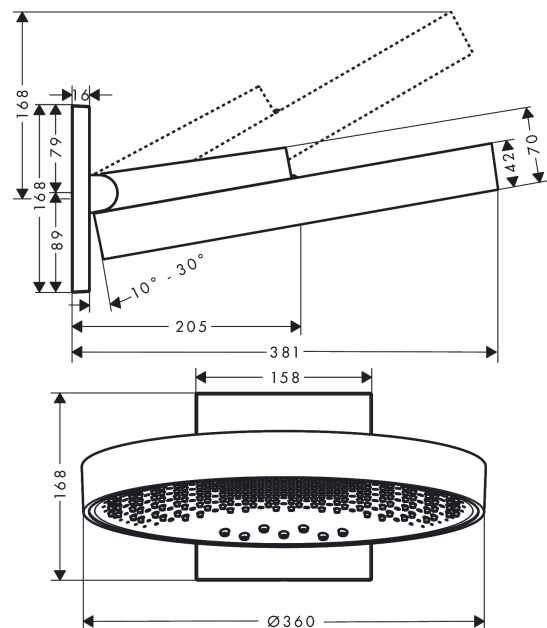

Rainfinity

Overhead shower 360 3jet with wall connector

Surfaces: **Polished Gold Optic** Article Number: **26234990**

Description

product features

- consists of: overhead shower, wall connector
- shower head size: 360 mm
- spray type: PowderRain, Intense PowderRain, RainStream
- projection 381 mm
- middle spray disc: 205 mm
- frame: metal
- material spray disc: aluminium
- spray disc surface: graphite
- shower head vertically inclinable by 10-30°
- maximum flow rate at 3 bar: 28,1 l/min
- flow rate PowderRain spray (at 3 bar): 20 l/min
- flow rate Intense PowderRain (at 3 bar): 18 l/min
- flow rate RainStream spray (at 3 bar): 16 l/min
- minimum flow pressure: 1,7 bar
- the 3 spray zones must be controlled via 3 valves or a diverter valve with 3 outlets
- overhead shower removable for cleaning
- installation: wall-mounted - for installation on iBox
- connection dimension: DN15

Technology

Design awards

Product image

Scale drawing

Rainfinity
Overhead shower 360 3jet with wall connector
 Surfaces: **Polished Gold Optic** Article Number: **26234990**

Flowchart

The consumption was measured in combination with the appropriate fittings (thermostat/mixer/in-wall valve) to reflect actual application in practice.

Rainfinity
Overhead shower 360 3jet with wall connector
 Surfaces: **Polished Gold Optic** Article Number: **26234990**

Installation examples

Rainfinity 360 3jet
 26234XXX

Rainfinity 250 3jet
 26232XXX