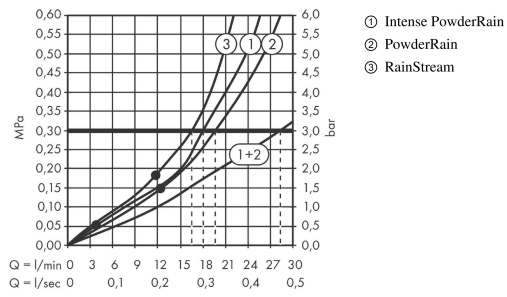

Rainfinity

Overhead shower 360 3jet with wall connector

Surfaces: **Polished Gold Optic** Article Number: **26234990**

Description

product features

- consists of: overhead shower, wall connector
- shower head size: 360 mm
- spray type: PowderRain, Intense PowderRain, RainStream
- projection 381 mm
- middle spray disc: 205 mm
- frame: metal
- material spray disc: aluminium
- spray disc surface: graphite
- shower head vertically inclinable by 10-30°
- maximum flow rate at 3 bar: 28,1 l/min
- flow rate PowderRain spray (at 3 bar): 20 l/min
- flow rate Intense PowderRain (at 3 bar): 18 l/min
- flow rate RainStream spray (at 3 bar): 16 l/min
- minimum flow pressure: 1,7 bar
- the 3 spray zones must be controlled via 3 valves or a diverter valve with 3 outlets
- overhead shower removable for cleaning
- installation: wall-mounted - for installation on iBox
- connection dimension: DN15

Technology

Design awards

Product image

Scale drawing

Rainfinity
Overhead shower 360 3jet with wall connector
 Surfaces: **Polished Gold Optic** Article Number: **26234990**

Flowchart

The consumption was measured in combination with the appropriate fittings (thermostat/mixer/in-wall valve) to reflect actual application in practice.